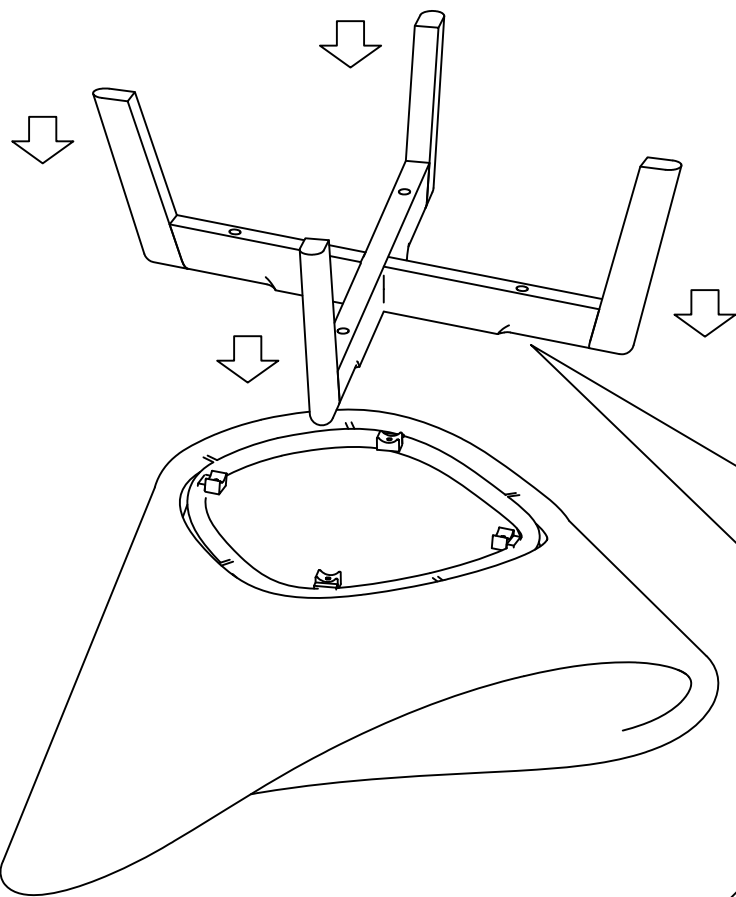

Cane-line

Assembly Instruction for Peacock Lounge Chair Teak base

Seat Frame (1 pcs)

Teak Base (1 pcs)

Bolt (4 pcs)

Allen Key (1 pcs)

1

2