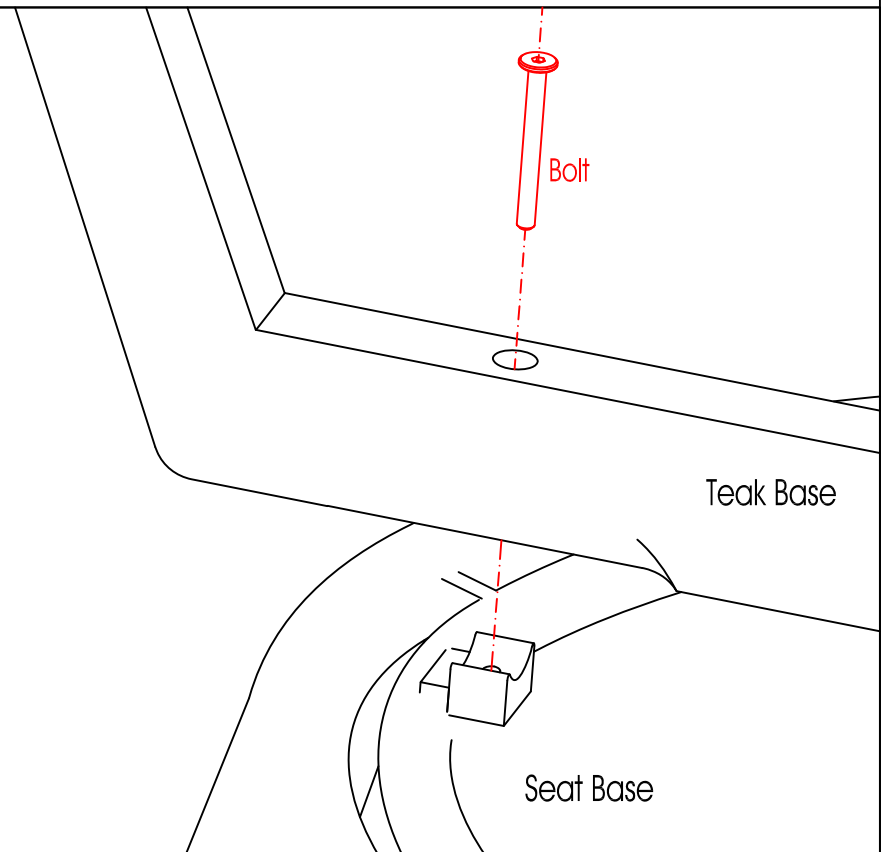

Cane-line

Assembly Instruction for Peacock Lounge Chair Teak base

Seat Frame (1 pcs)

Teak Base (1 pcs)

Bolt (4 pcs)

Allen Key (1 pcs)

1

2

Ready to Use